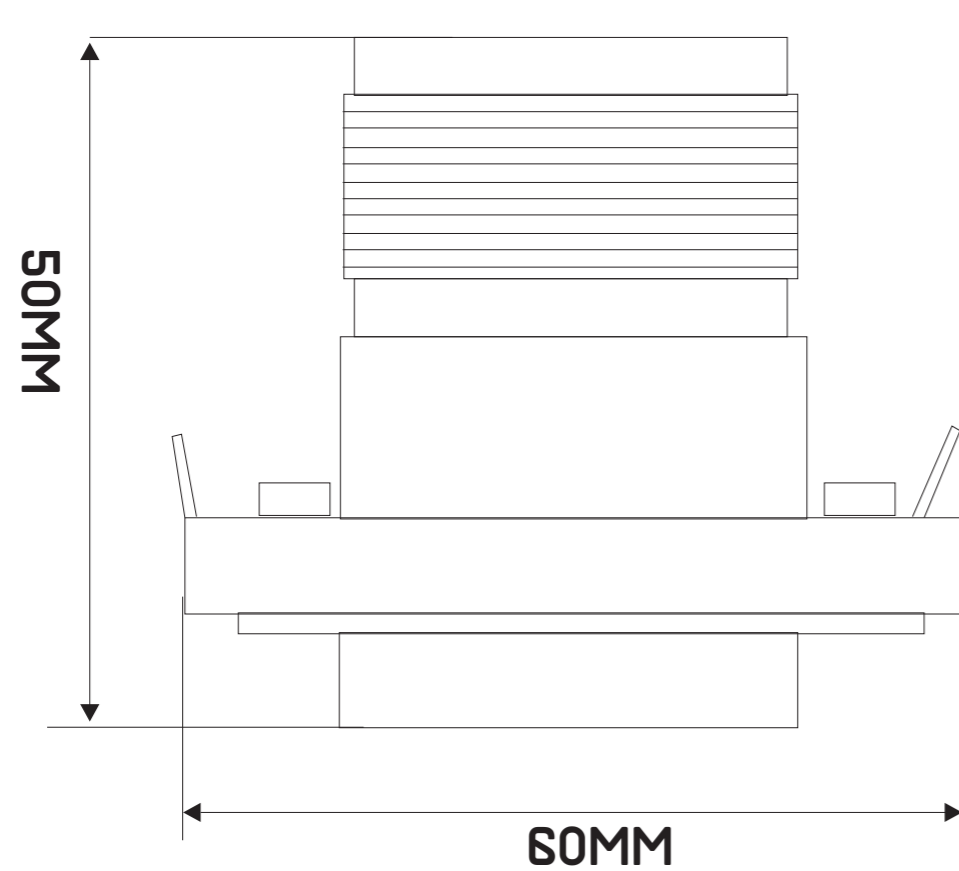

RAGE CDR

1" COMPRESSION DRIVER

NOMINAL DIAMETER (INCH): 3.14"
 NOMINAL IMPEDANCE: 4 OHM
 DC RESISTANCE: 3.6 OHM
 SENSITIVITY (DB 1W/2.83V): 105 DB
 FREQUENCY RANGE (HZ): 2.5 KHZ - 20 KHZ
 MAGNET: NEODYMIUM
 POWER: 20 W RMS
 VOICE COIL: 1"