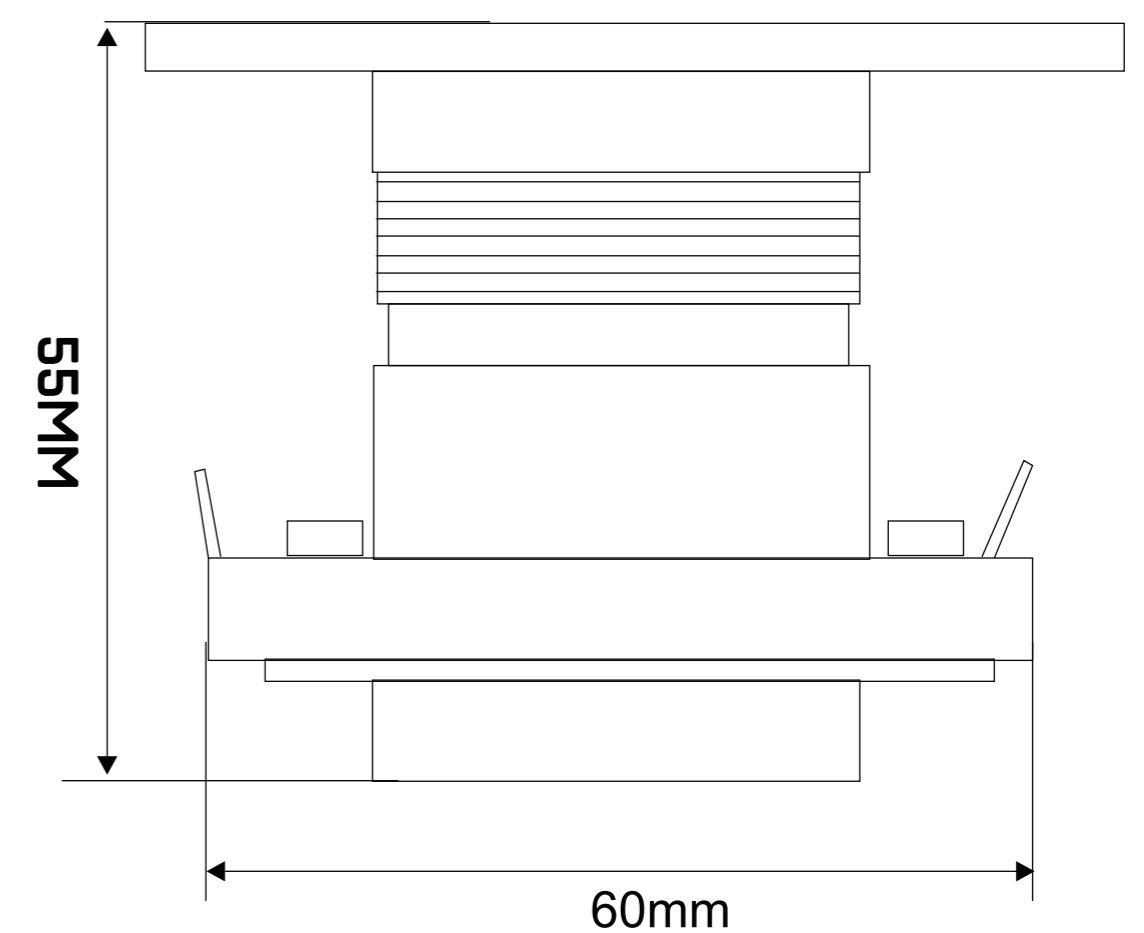

RAGE CDR

1" COMPRESSION DRIVER

NOMINAL DIAMETER (INCH): 3.14"
 NOMINAL IMPEDANCE: 4 OHM
 DC RESISTANCE: 3.6 OHM
 SENSITIVITY (DB 1W/2.83V): 105 DB
 FREQUENCY RANGE (HZ): 2.5 KHZ - 20 KHZ
 MAGNET: NEODYMIUM
 POWER: 20 W RMS
 VOICE COIL: 1"