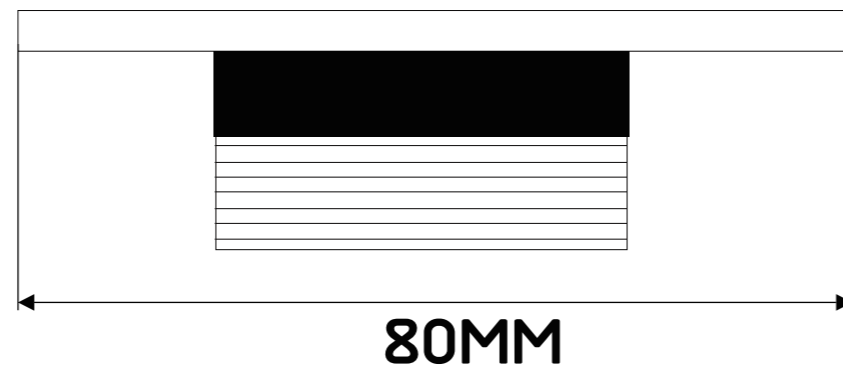

RAGE CDR

1" COMPRESSION DRIVER

NOMINAL DIAMETER (INCH): 3.14"
 NOMINAL IMPEDANCE: 4 OHM
 DC RESISTANCE: 3.6 OHM
 SENSITIVITY (DB 1W/2.83V): 105 DB
 FREQUENCY RANGE (HZ): 2.5 KHZ - 20 KHZ
 MAGNET: NEODYMIUM
 POWER: 20 W RMS
 VOICE COIL: 1"